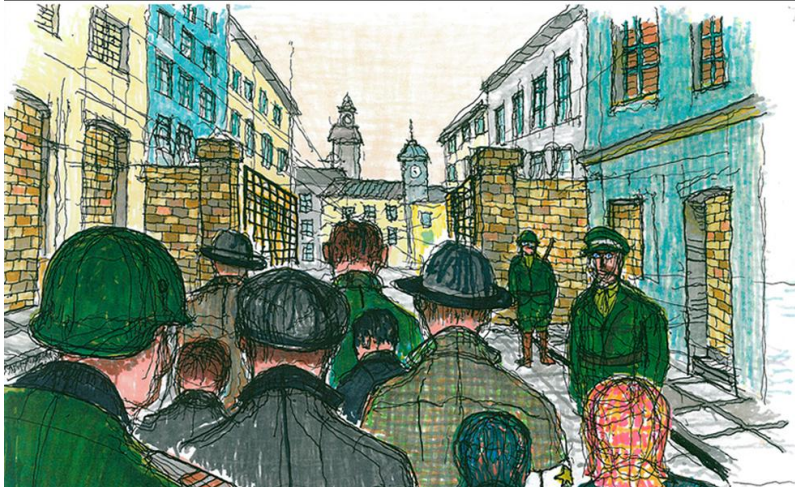

Recollections

exhibition