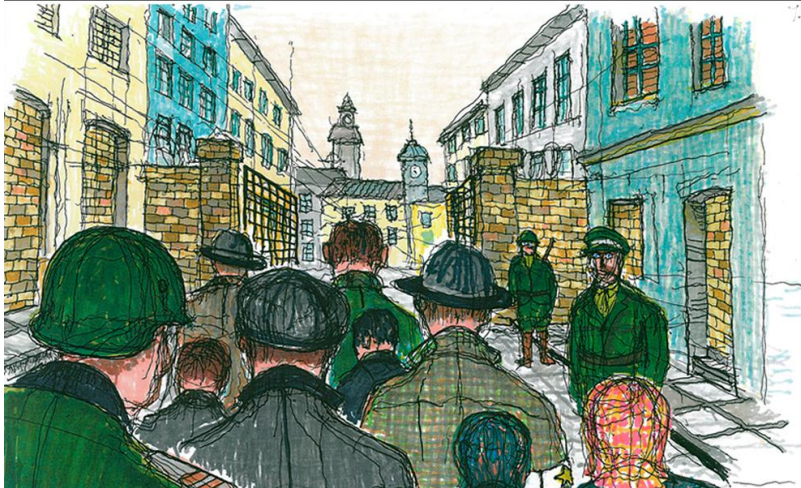

Recollections

exhibition